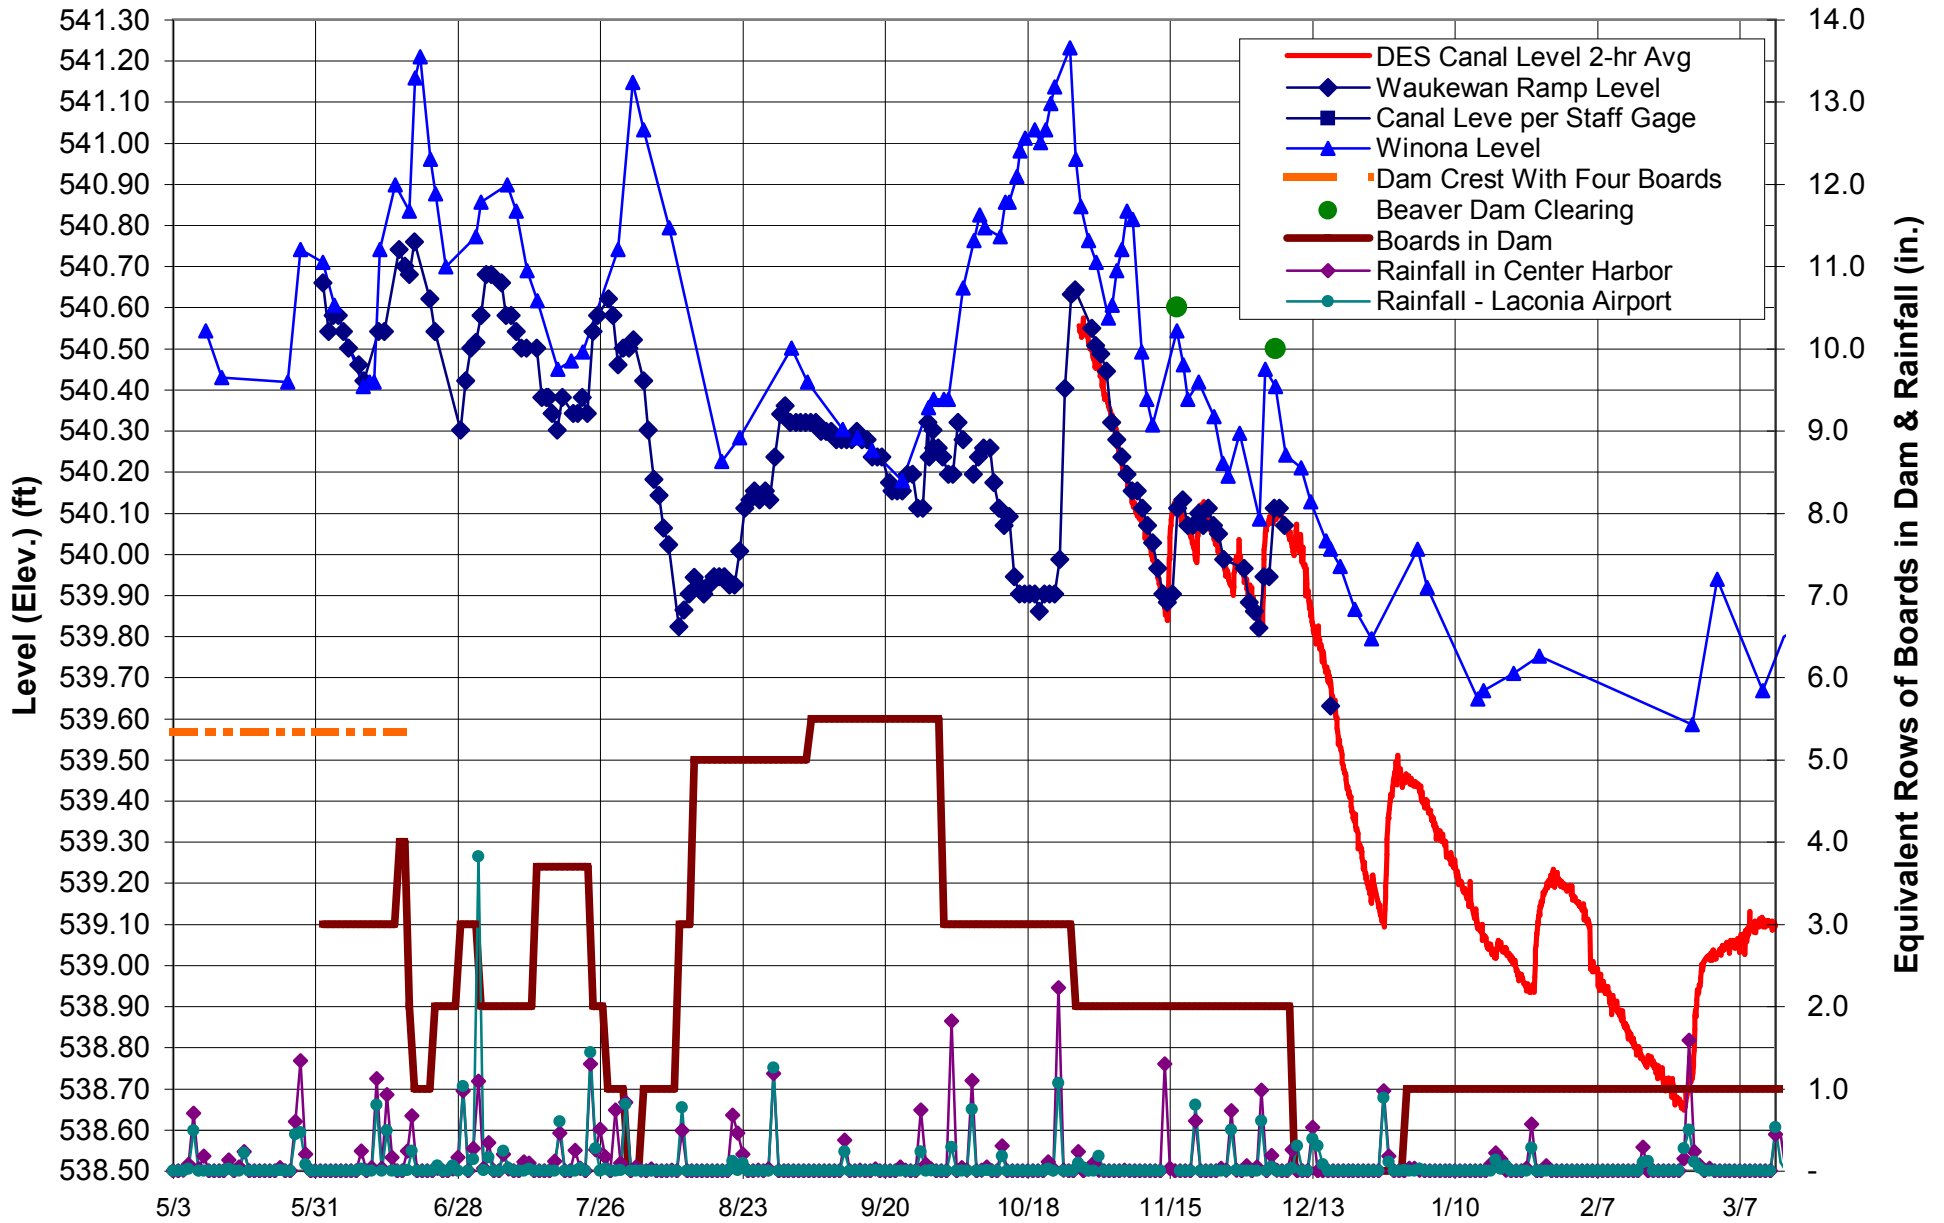

## Lakes Winona & Waukewan Levels - 2009 (to 3/14/10)

Winona data per Lee Gardinier. Canal level data per NH DES Dam Bureau. Ramp level data and number of boards in the dam per Meredith Water Dept, WSOA and, currently, by The Inns and Spa at Mill Falls.