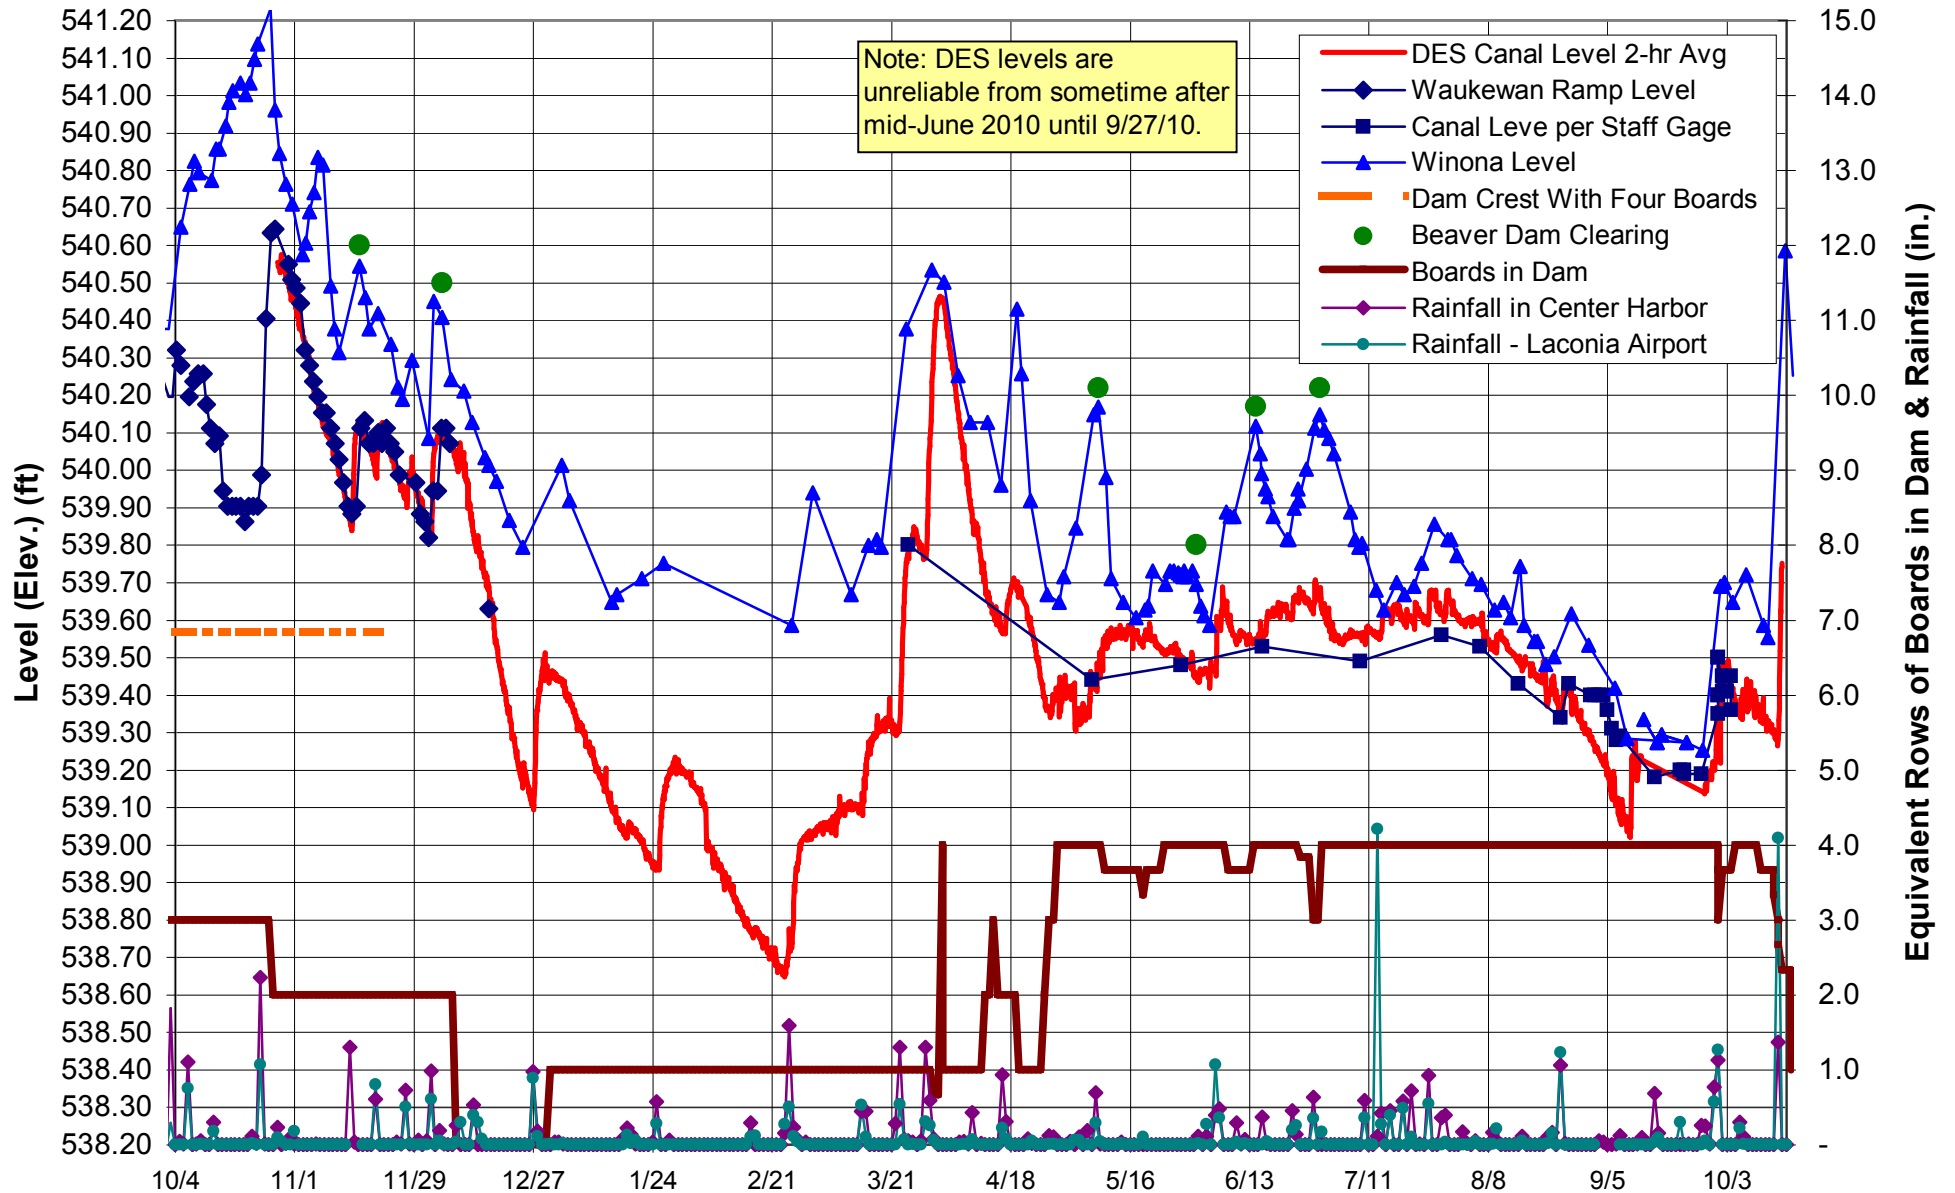

Lakes Winona & Waukewan Levels - 2010 (10/4/09 - 10/16/10)

Winona data per Lee Gardinier. Canal level data per NH DES Dam Bureau. Ramp level data and number of boards in the dam per Meredith Water Dept, WSOA and, currently, by The Inns and Spa at Mill Falls.