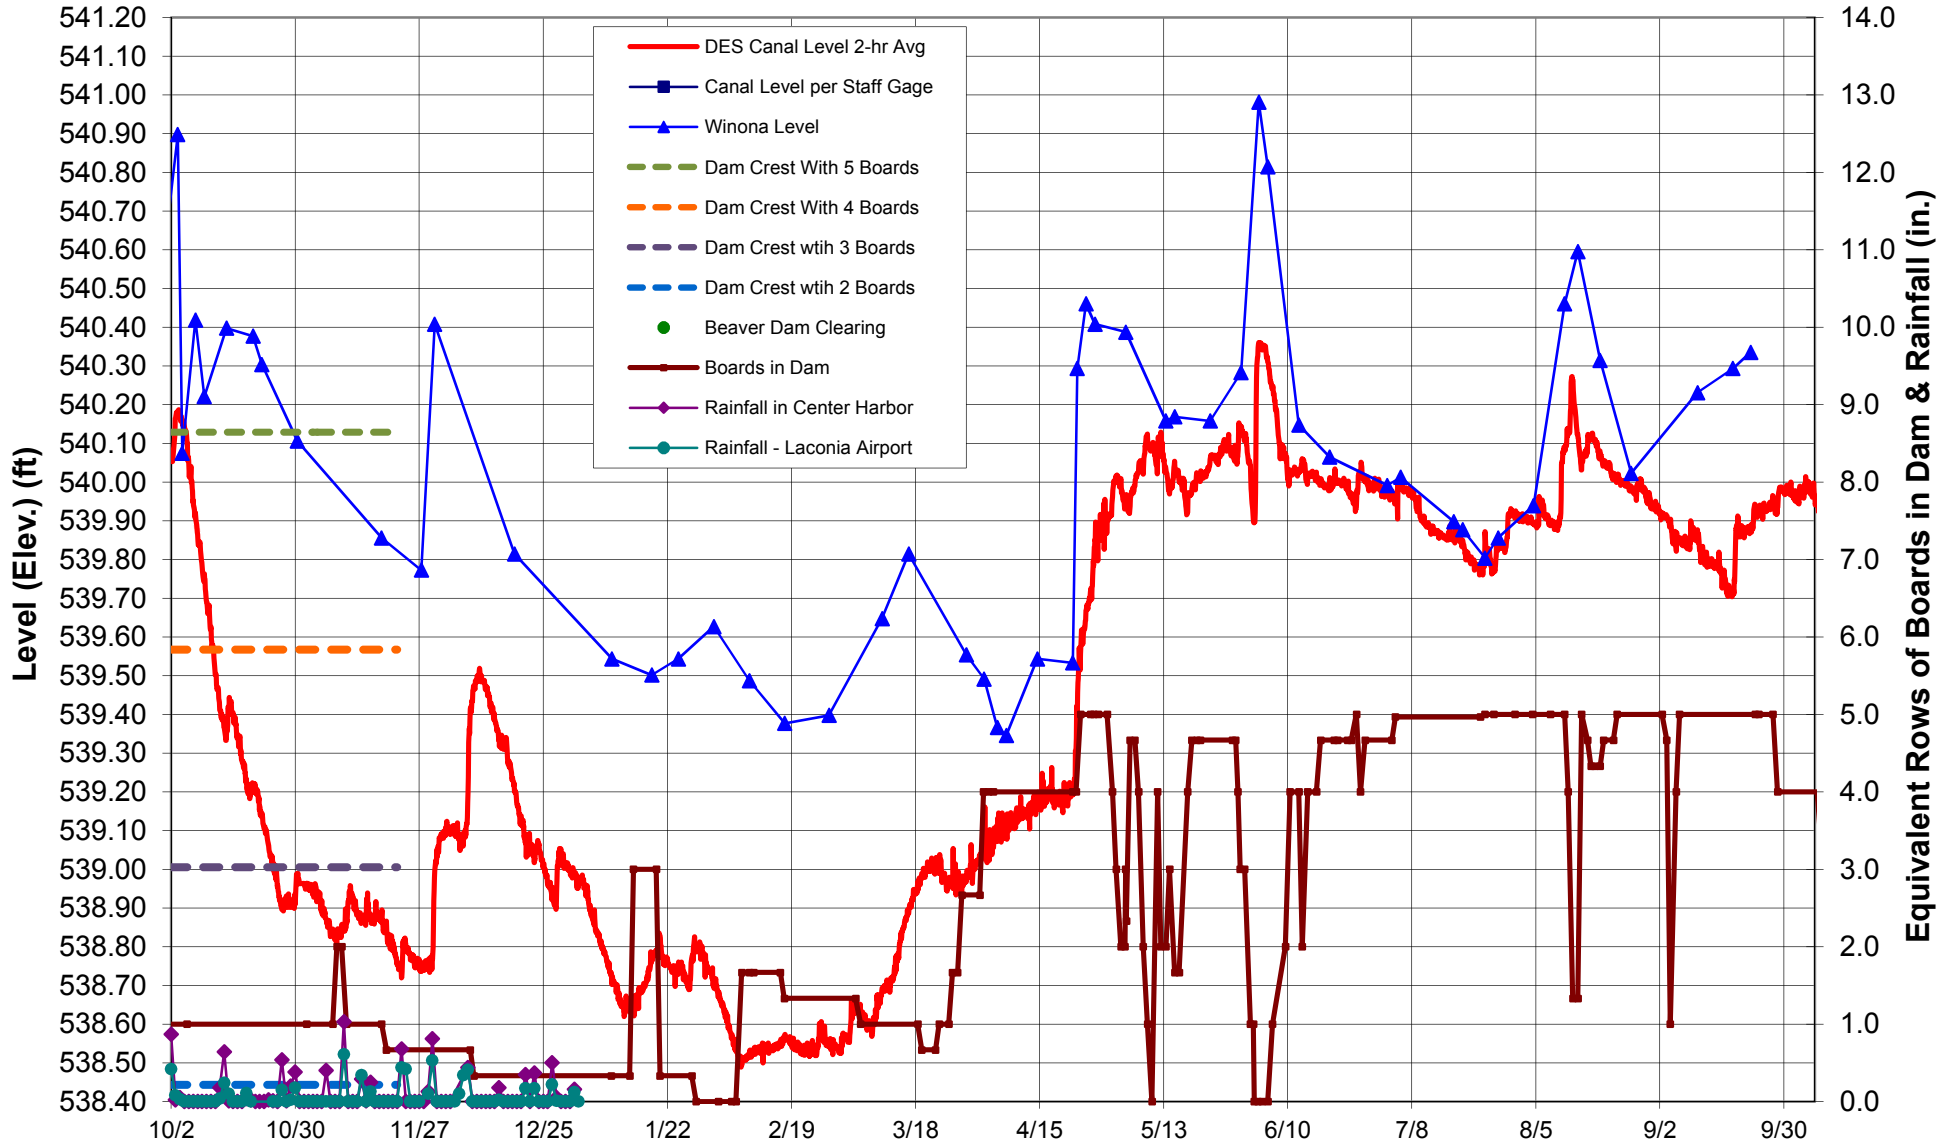

Lakes Winona & Waukewan Levels - 2012 (10/2/11 - 10/7/12)

Winona data per Steve Walker. Canal level data per NH DES Dam Bureau. The number of boards in the dam per The Inns and Spa at Mill Falls.
 © Copyright Douglas Steele.