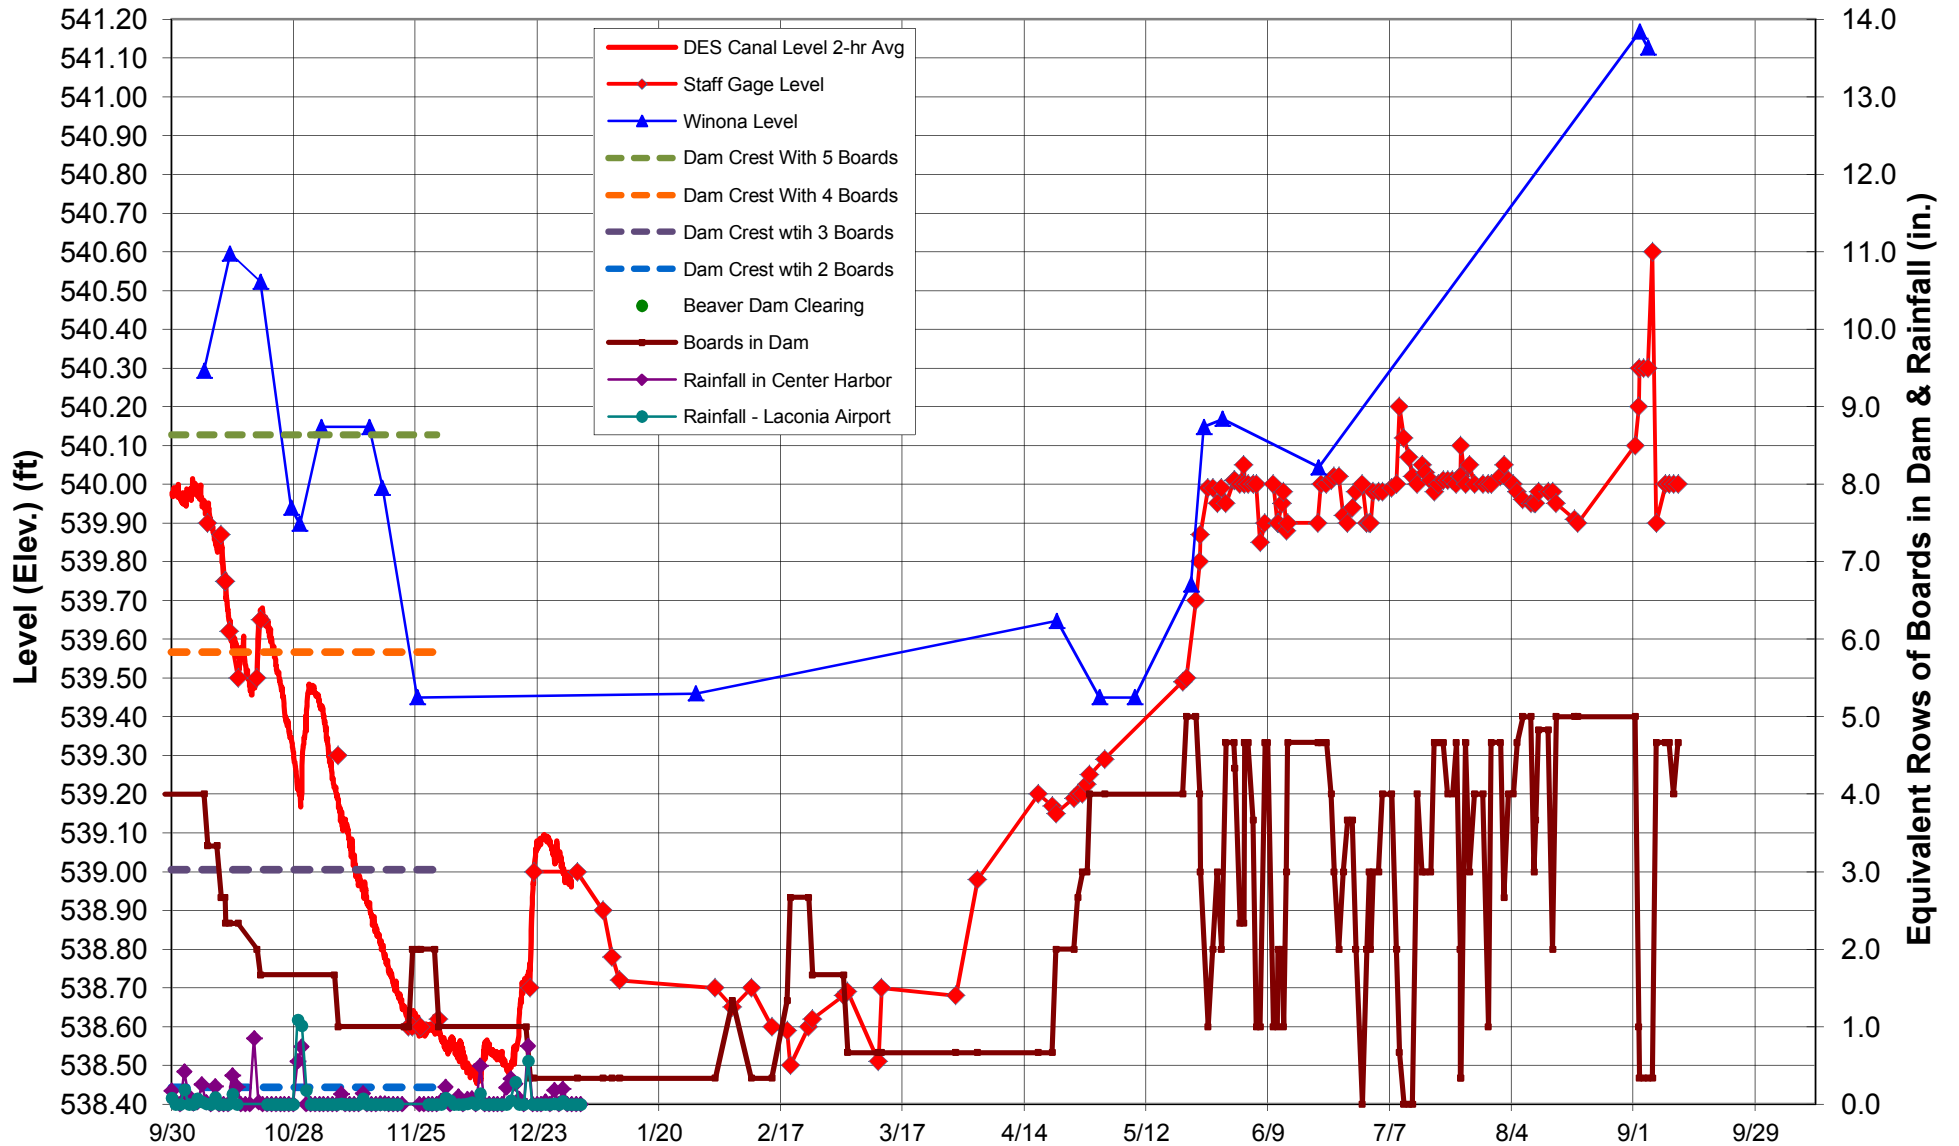

### Lakes Winona & Waukewan Levels - 2013 (9/30/12 - 10/13/13)

Winona data measured by volunteers at the Winona Bridge. Canal level and the number of boards in the dam and canal levels from 1/1/2013 per The Inns and Spa at Mill Falls.  
 © Copyright Windy Waters Conservancy.