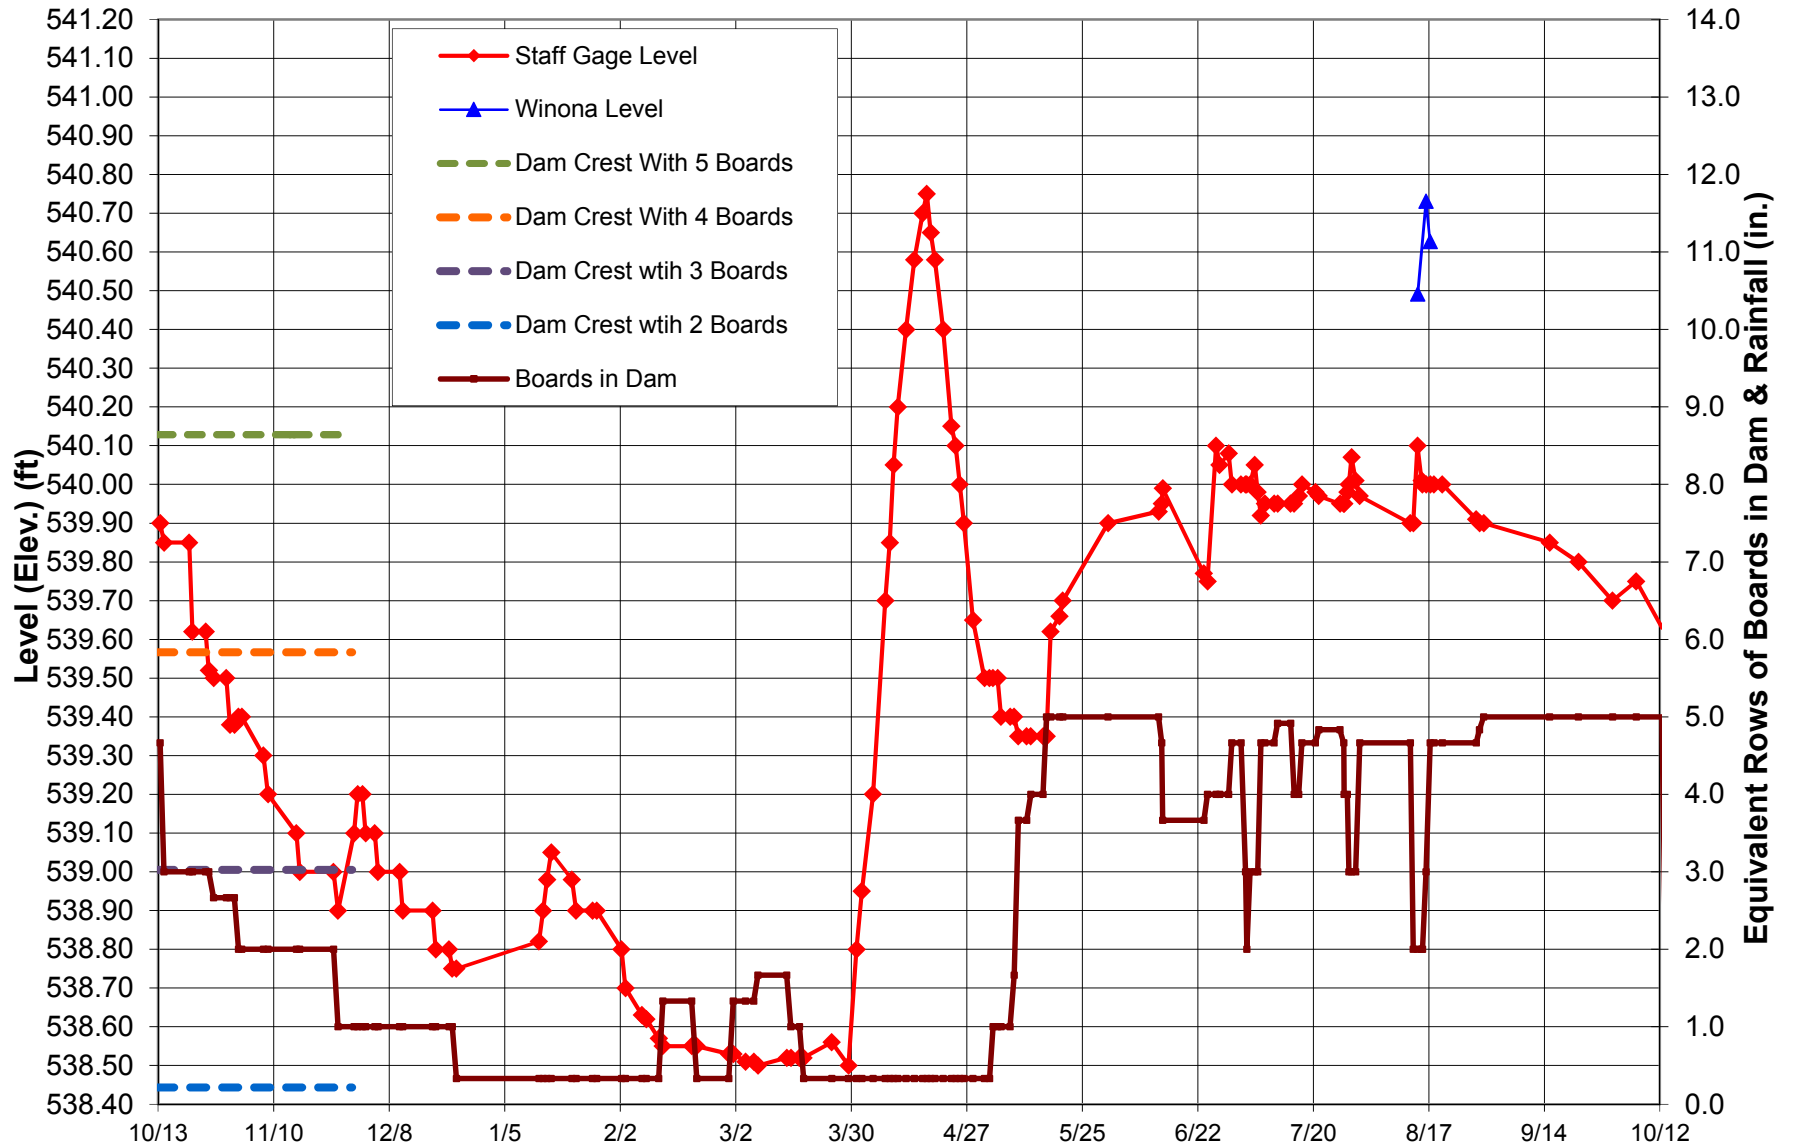

Lakes Winona & Waukewan Levels - 2014 (10/13/13- 10/12/14)

Winona data measured by volunteers at the Winona Bridge. Canal level and the number of boards in the dam and canal levels from 1/1/2013 per The Inns and Spa at Mill Falls.