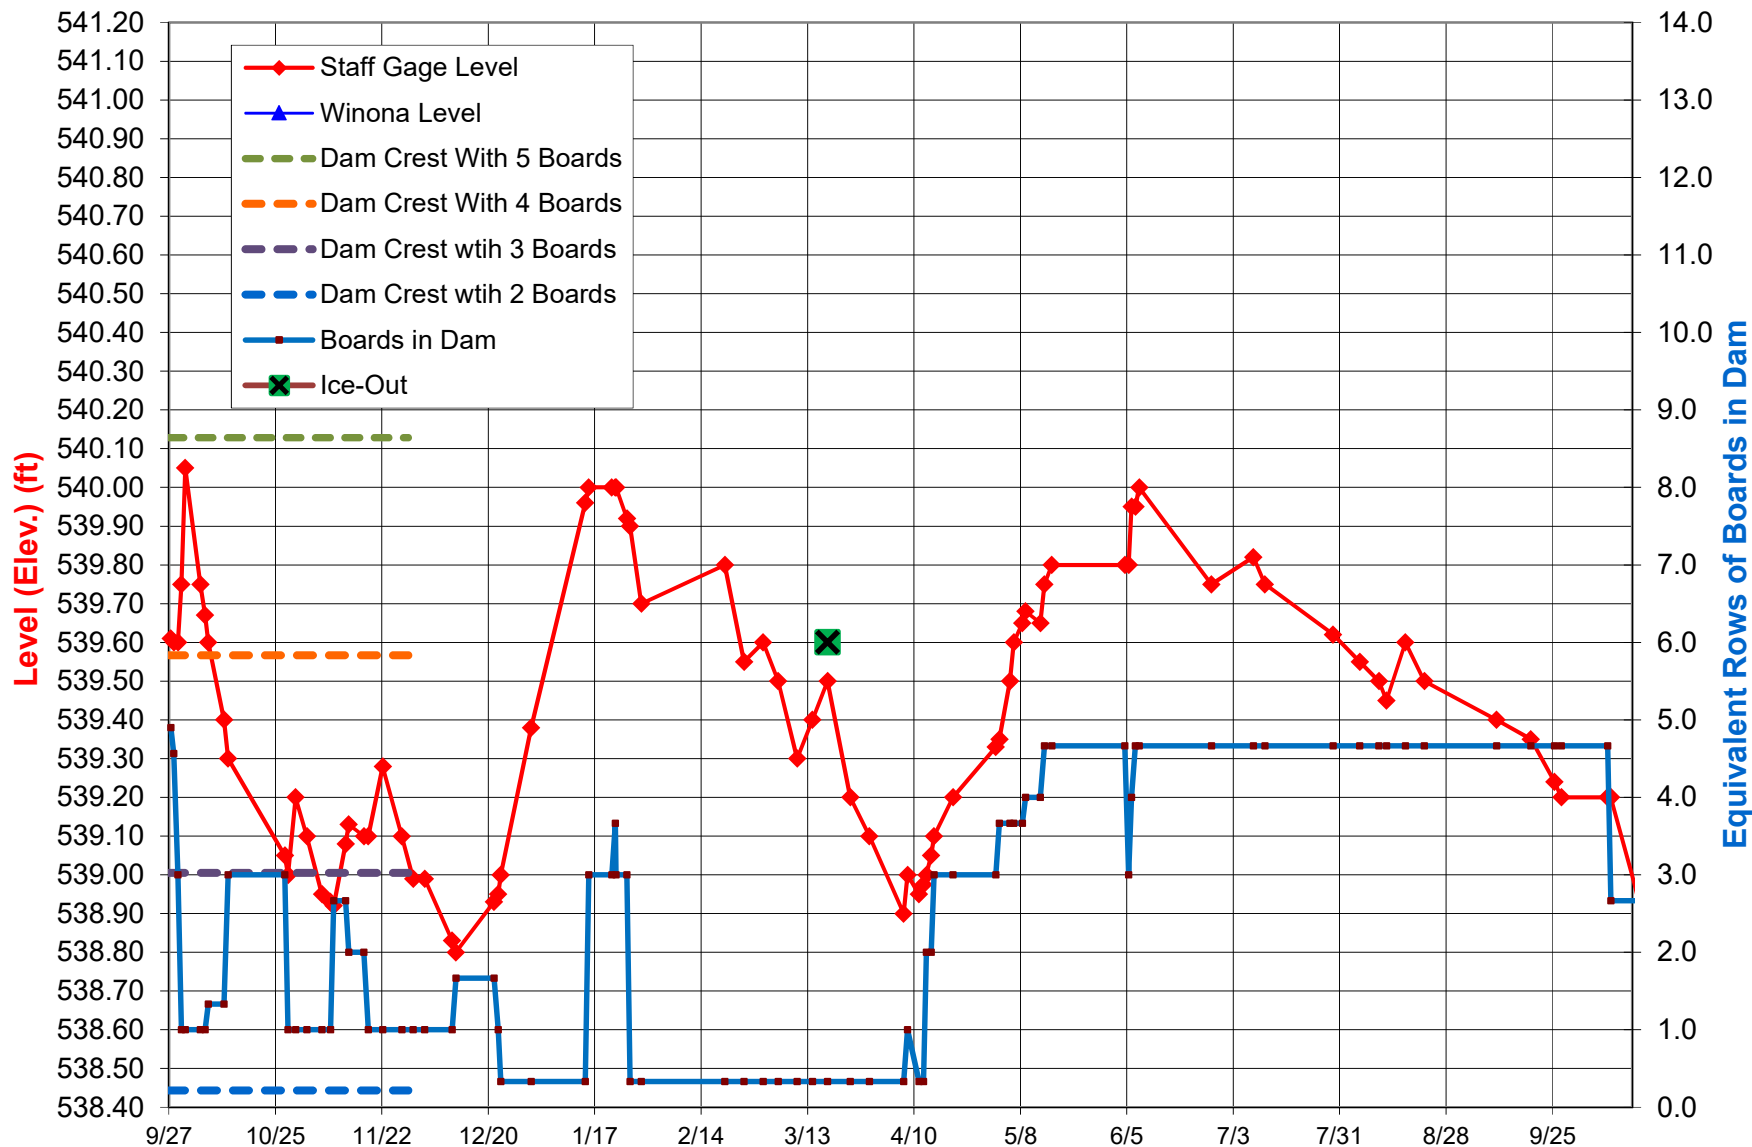

Lakes Winona & Waukewan Levels — 2016 (9/27/15- 10/16/16)

Winona data measured by volunteers at the Winona Bridge. Canal level and the number of boards in the dam and canal levels from 1/1/2013 per The Inns and Spa at Mill Falls.