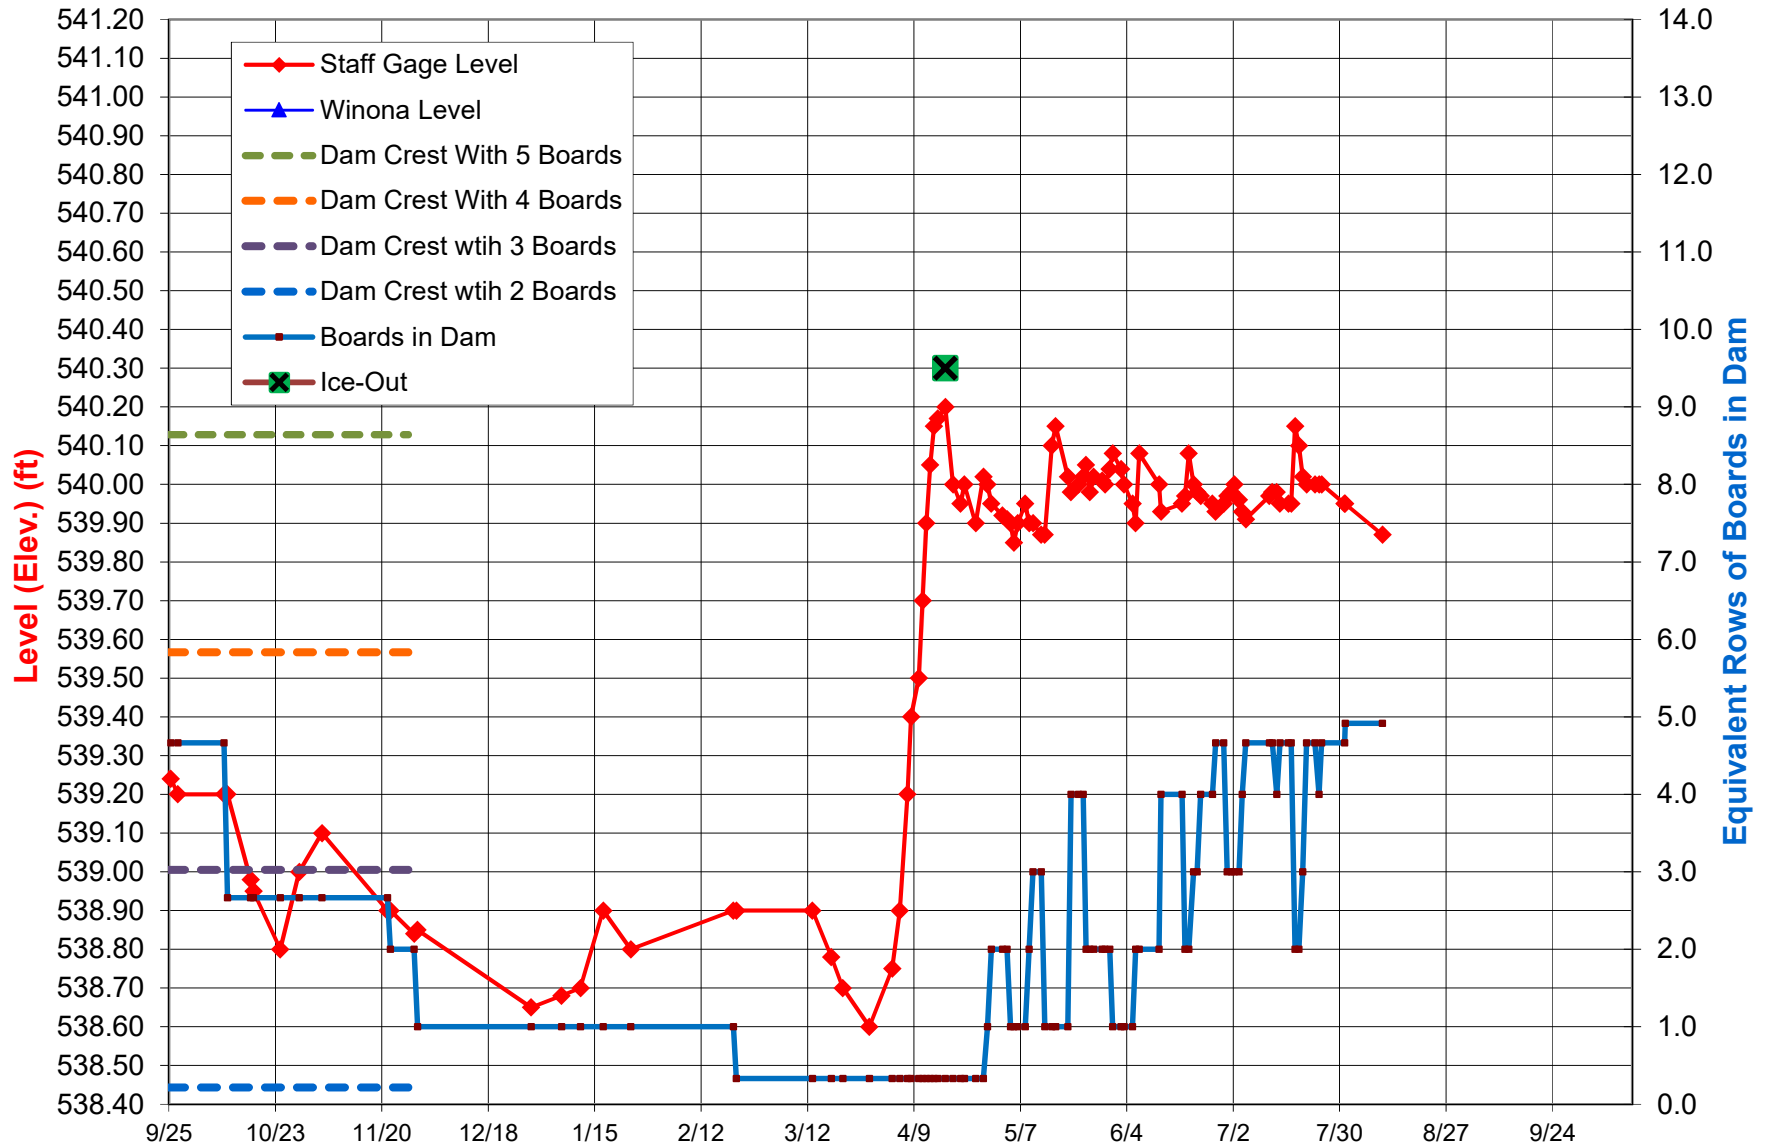

Lakes Winona & Waukewan Levels — 2017 (9/25/16- 10/15/17)

Winona data measured by volunteers at the Winona Bridge. Canal level and the number of boards in the dam and canal levels from 1/1/2013 per The Inns and Spa at Mill Falls.