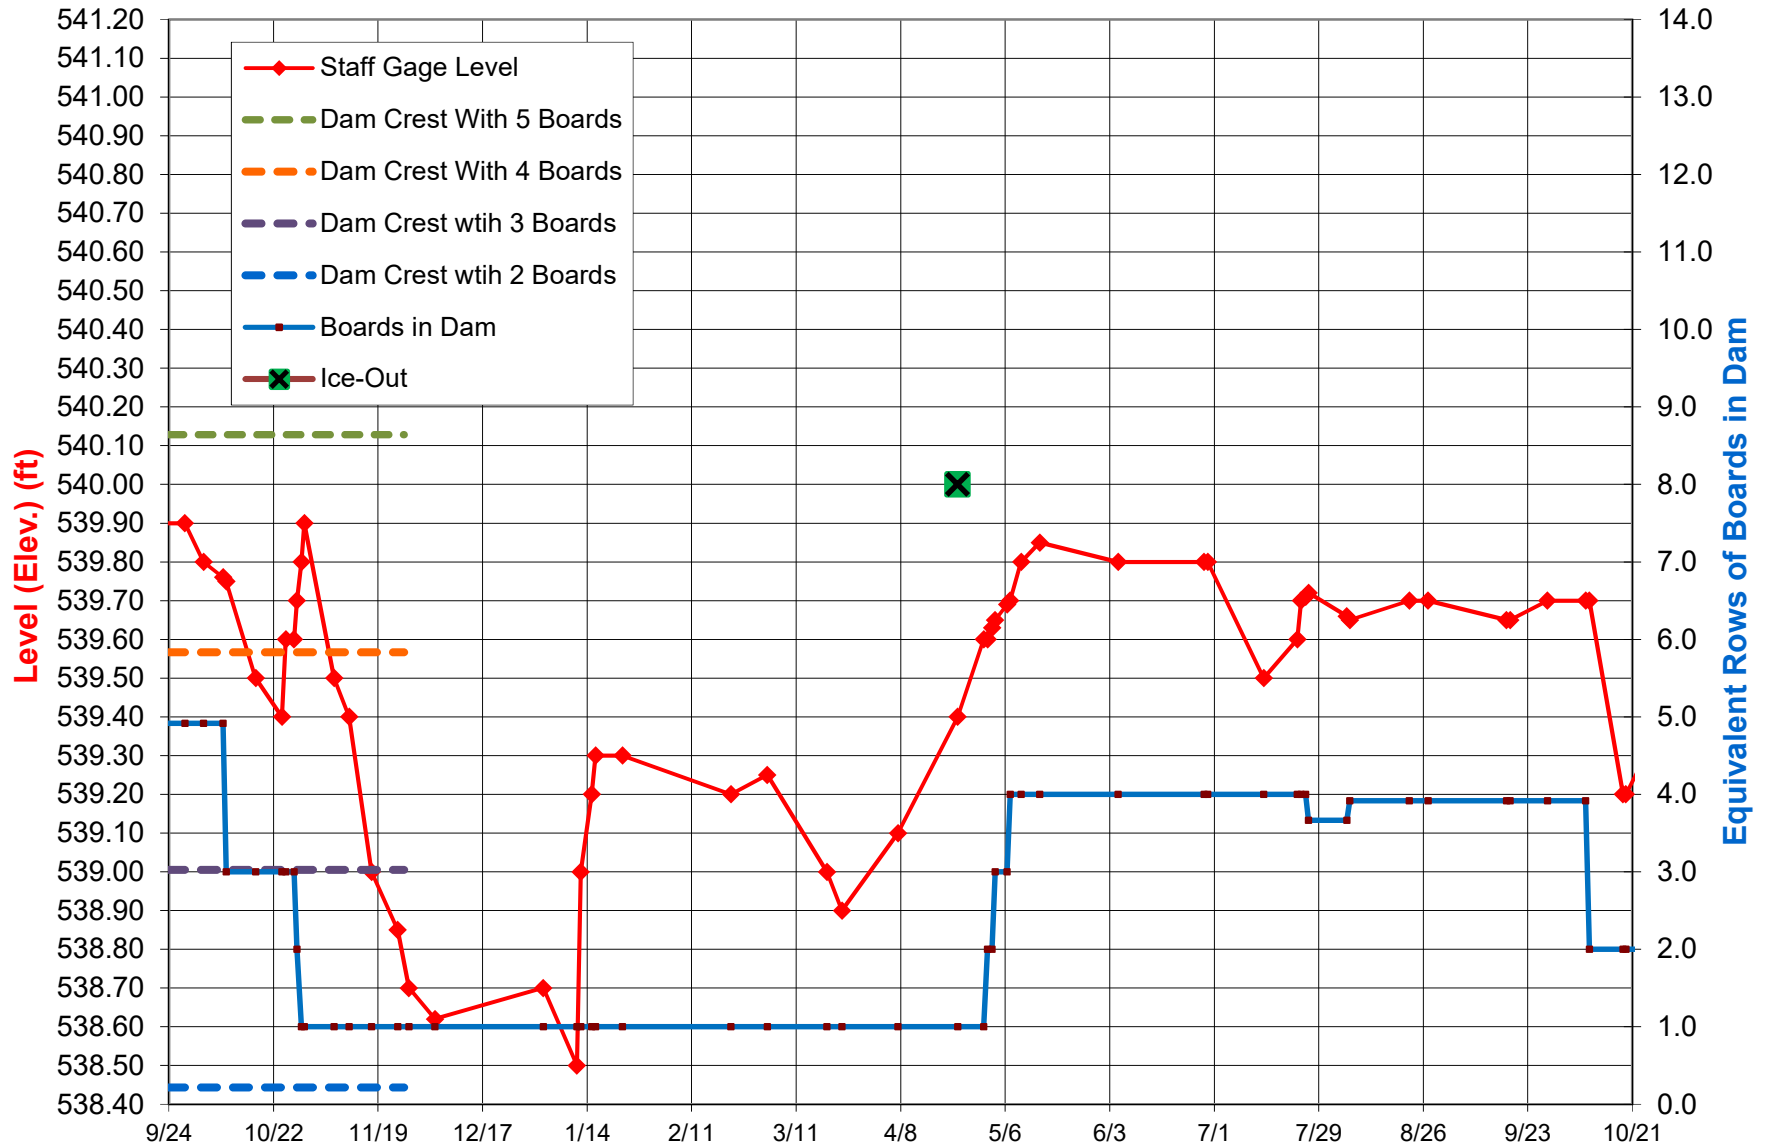

Lakes Winona & Waukewan Levels — 2018 (9/24/17- 10/21/18)

Canal level and the number of boards in the dam and canal levels from 1/1/2013 per The Inns and Spa at Mill Falls.
 © Copyright 2018 Windy Waters Conservancy.