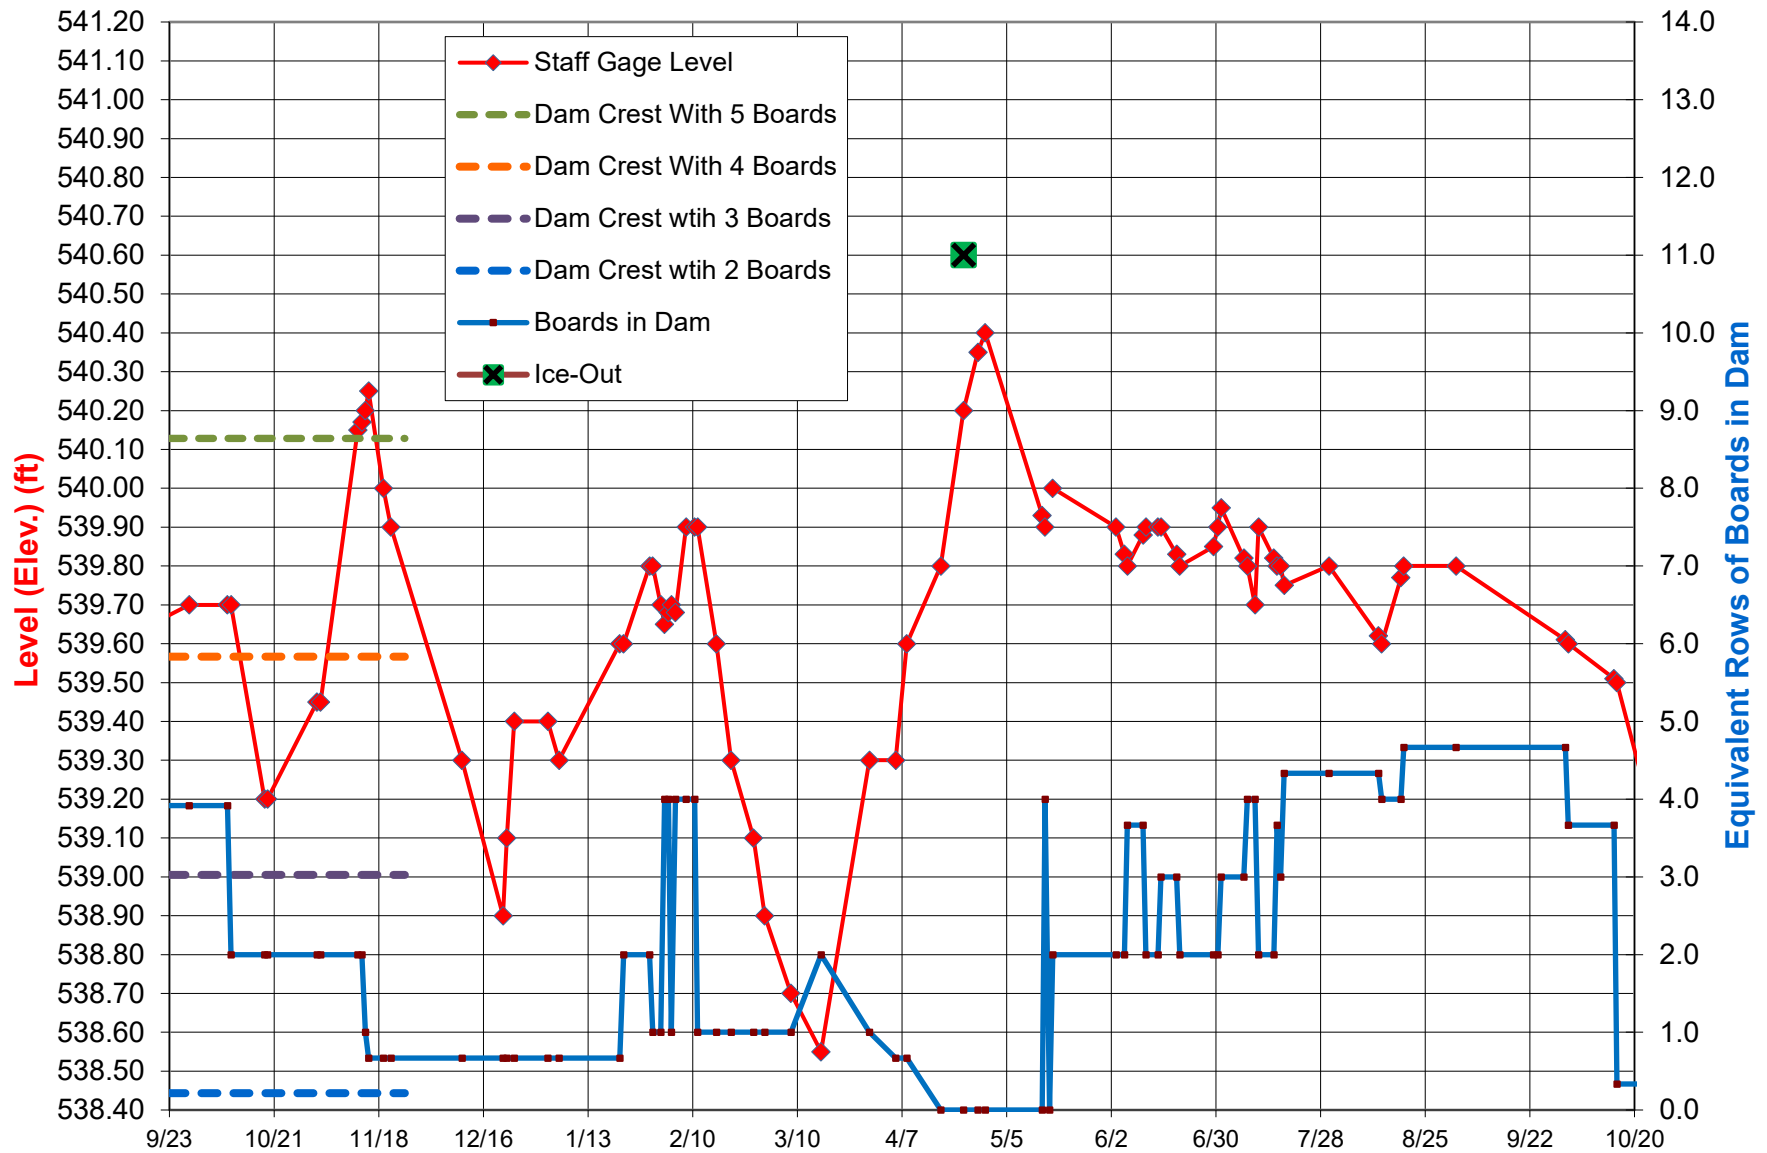

### Lakes Winona & Waukewan Levels — 2019 (9/23/18- 10/20/19)

Canal level and the number of boards in the dam and canal levels from 1/1/2013 per The Inns and Spa at Mill Falls.  
 © Copyright 2019 Windy Waters Conservancy.