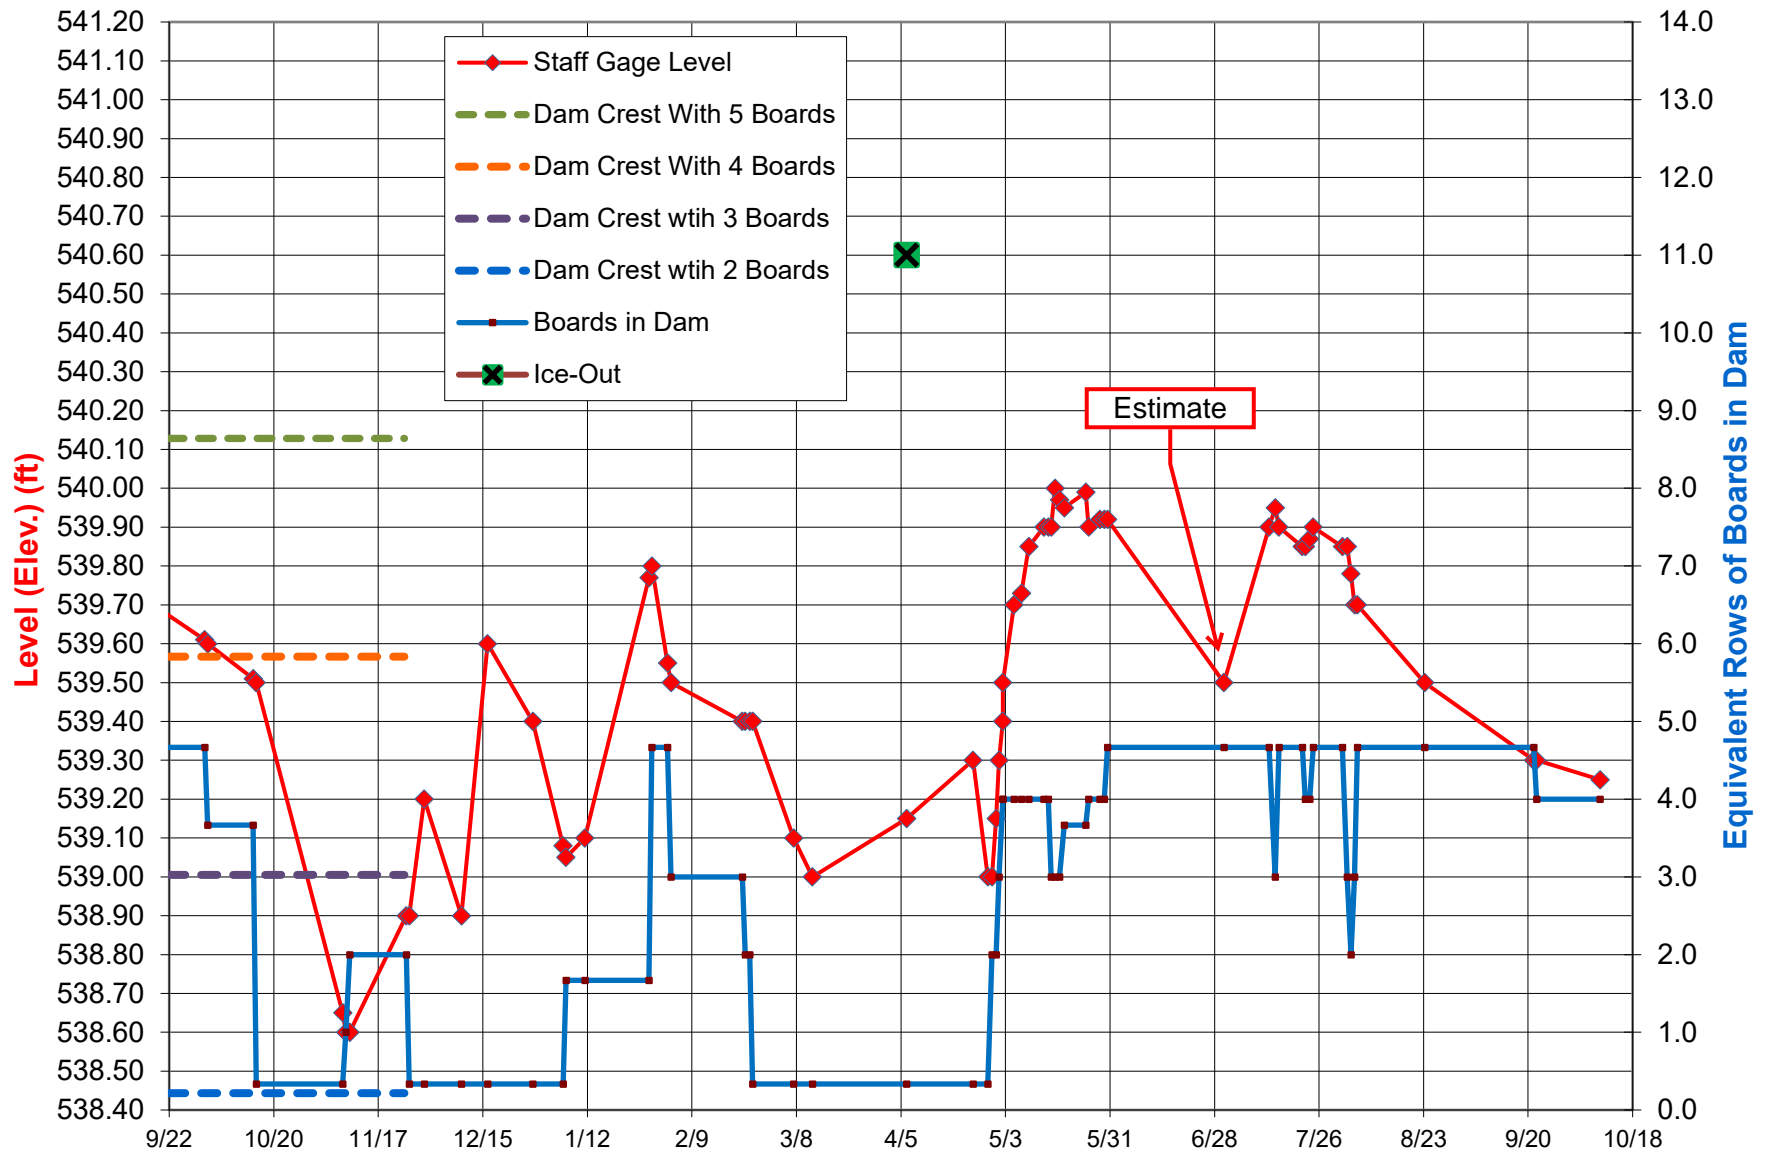

Lakes Winona & Waukewan Levels — 2020 (9/22/19- 10/18/20)

Canal level and the number of boards in the dam and canal levels from 1/1/2013 per The Inns and Spa at Mill Falls.
 © Copyright 2020 Windy Waters Conservancy.