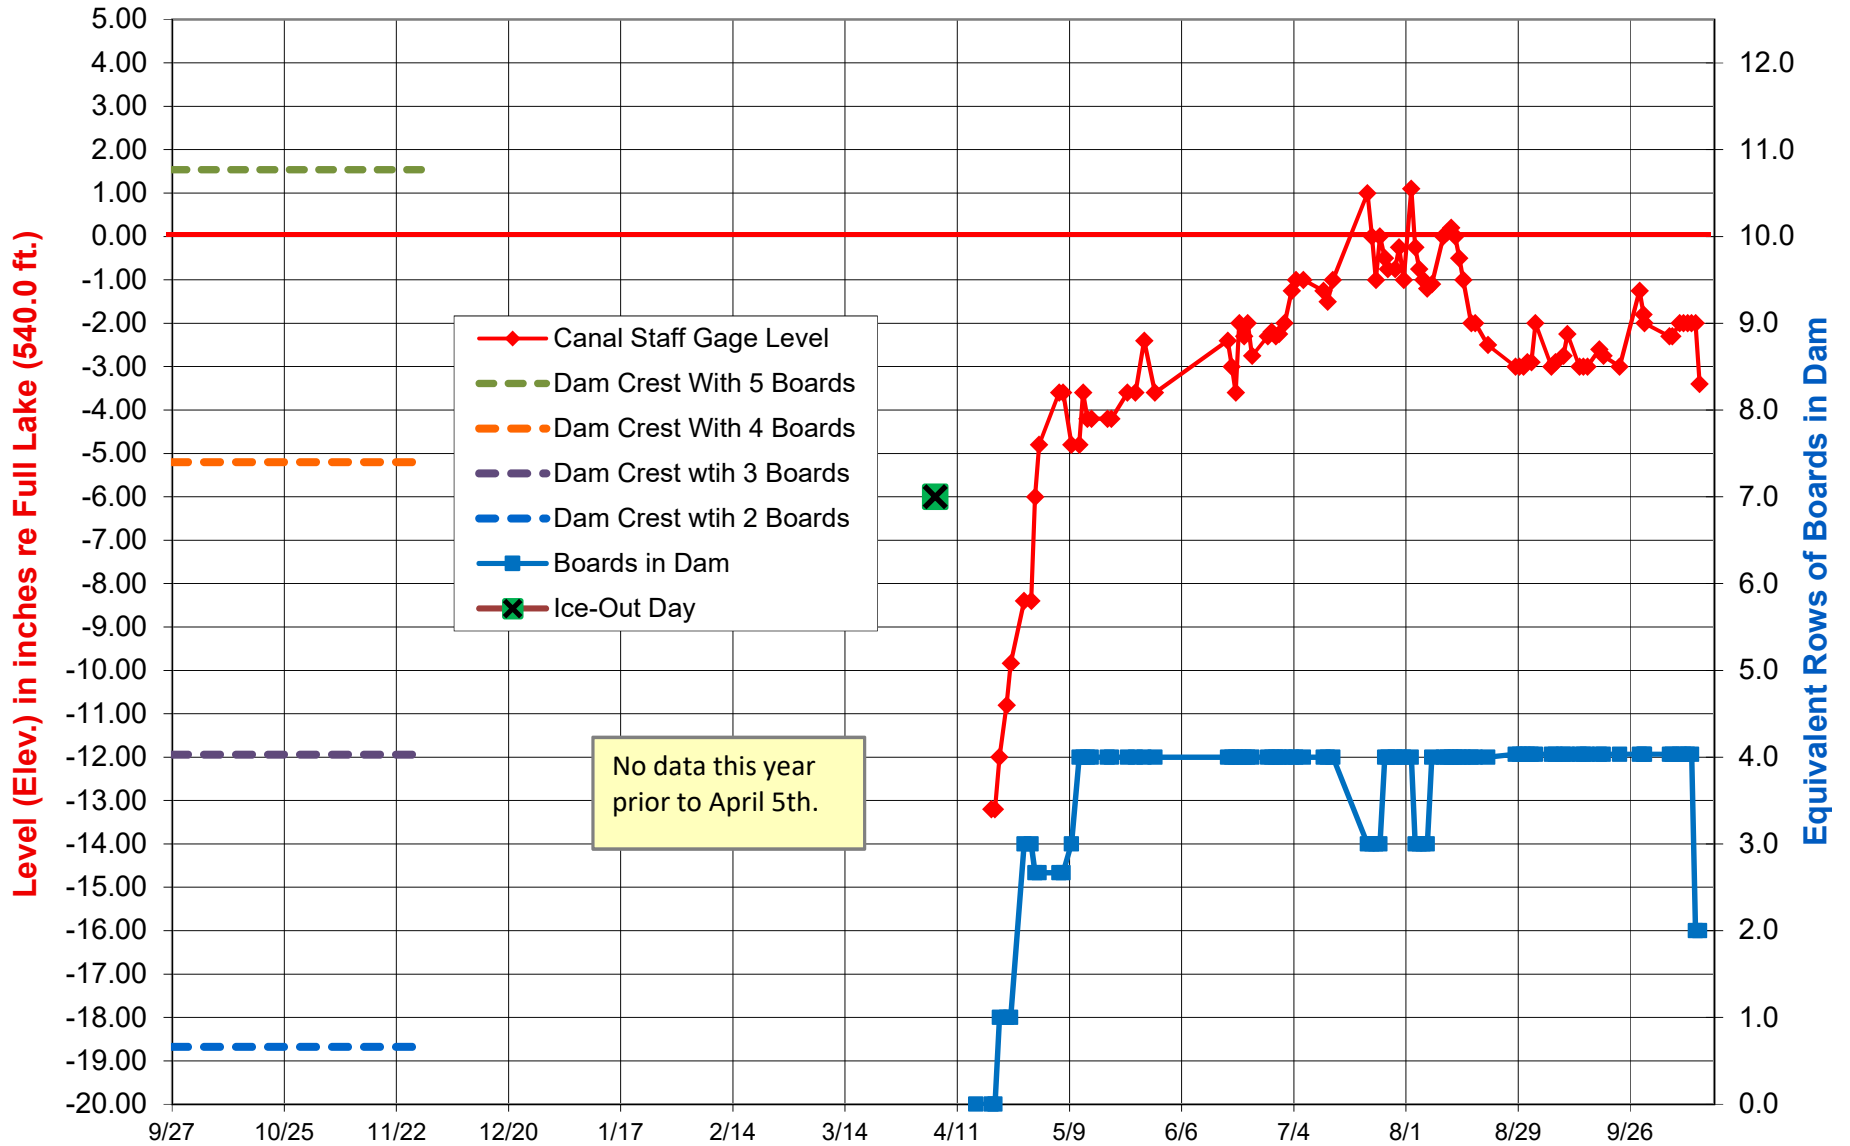

Lakes Winona & Waukewan Levels — 2021 (9/27/20 - 10/17/21)

Canal level and the number of boards in the dam and canal levels from 2013-2020 per The Inns and Spa at Mill Falls. Levels from 2021-04-05 per WWC.
 © Copyright 2021 Windy Waters Conservancy.